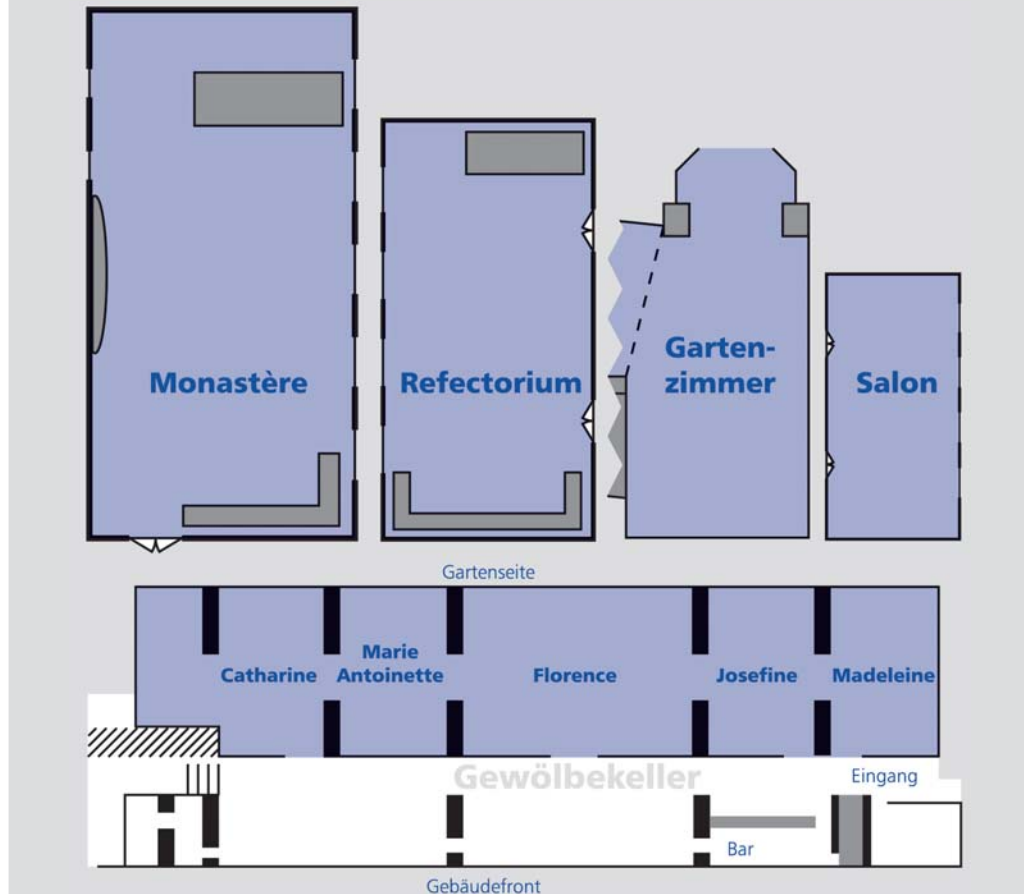

Hotel Castle Bloemendal is a very special historical Castle. His charm is overwhelming and offers different facilities for business meetings. Small groups from 4 persons or big groups up to 200 persons. The castle has 5 meeting rooms which can be used as plenary rooms and as break-out rooms as well. We can offer you all the comfort you may expect from a modern congress location. Our authentically castle gardens and the green surroundings of the hotel offer the possibility to complete your meeting or congress or maybe even extent it with a relaxing activity like a compass walk or a mountain bike tour.

## Tagungsräume

## Conference rooms

	Fläche area (m <sup>2</sup> )	Personen (Stuhl- reihen/row seating)	Personen (Parlament- bestuhlung/ classroom)	Personen (Bankett- bestuhlung/ banquett)	Personen (Steh- empfang/ reception)
Salon	38	22	--	22	--
Refectorium	105	70	50	65	80
Gartenzimmer	80	50	40	50	--
Monastère	250	220	80	150	250
Florence	75	60	40	50	150
Madeleine	42	24	12	24	--
Gewölbe	400	150	--	150	250

## Hotelzimmer Rooms

	Doppelzimmer twin rooms	77
	Bar + Restaurant	150
	Parkplatz car park	150