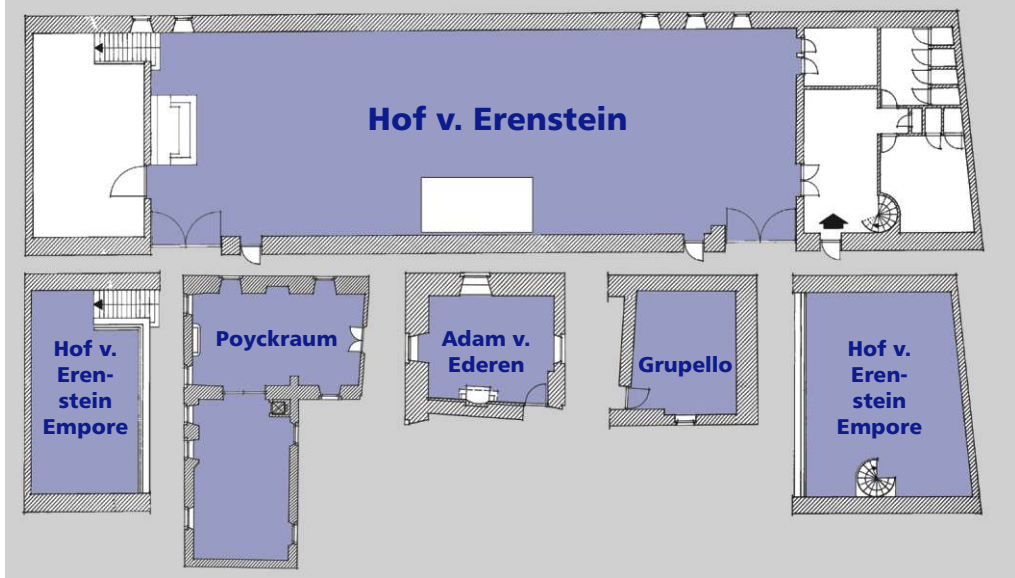

Restaurant Chateau Erenstein is situated in a 13th century chateau in an elegant park landscape. The glittering chandeliers and creaking staircases within its historic walls recall a rich history. Today the chateau has its own elegant à la carte restaurant. The chateau has nine comfortably appointed conference rooms to meet your requirements (capacity:10-500). When the weather is good you can also hold your meeting or presentation outside. The great half-timbered barn, known as the Hof van Erenstein is perfect for larger groups. There is ample (free) parking in the immediate vicinity of the chateau.

**RESTAURANT
KASTEEL
ERENSTEIN®**

Tagungsräume

Conference rooms

	Fläche area (m ²)	Personen (Stuhlreihen/ row seating)	Personen (Parlament- bestuhlung/ classroom)	Personen (Bankett- bestuhlung/ banquet)	Personen (Steh- empfang/ reception)
Hof v. Erenstein	385	150	150	300	400
Adam v. Ederen	66	30	-	25	30
Huyn v. Amstersrade	66	45	30	-	50
PC Poyckraum	137	45	30	100	120/150
Grupello	48	30	15	-	-
Brughofraum	49,5	30	-	-	-