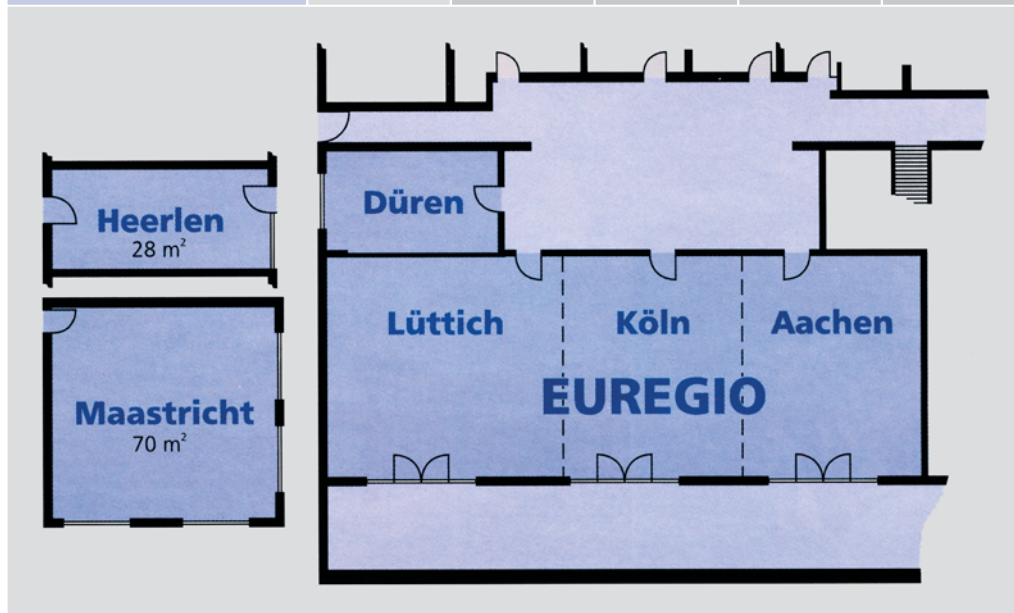

Tagungsräume

Conference rooms

	Fläche area (m ²)	Personen (Stuhl- reihen/row seating)	Personen (Parlament- bestuhlung/ classroom)	Personen (Bankett- bestuhlung/ banquet)	Personen (Steh- empfang/ reception)
Aachen	53	30	25	25	-
Köln	55	30	25	25	-
Lüttich	69	40	30	30	-
Düren	28	-	-	10	-
EUREGIO	205	180	160	140	200

Hotelzimmer Rooms

	Doppelzimmer twin rooms	34
	Einzelzimmer single rooms	10
	Behindertenzimmer rooms for handicapped guests	2
	Bar + Restaurant	●
	Tiefgarage underground car park	120

Unsere Lage in Aachen Where you find us