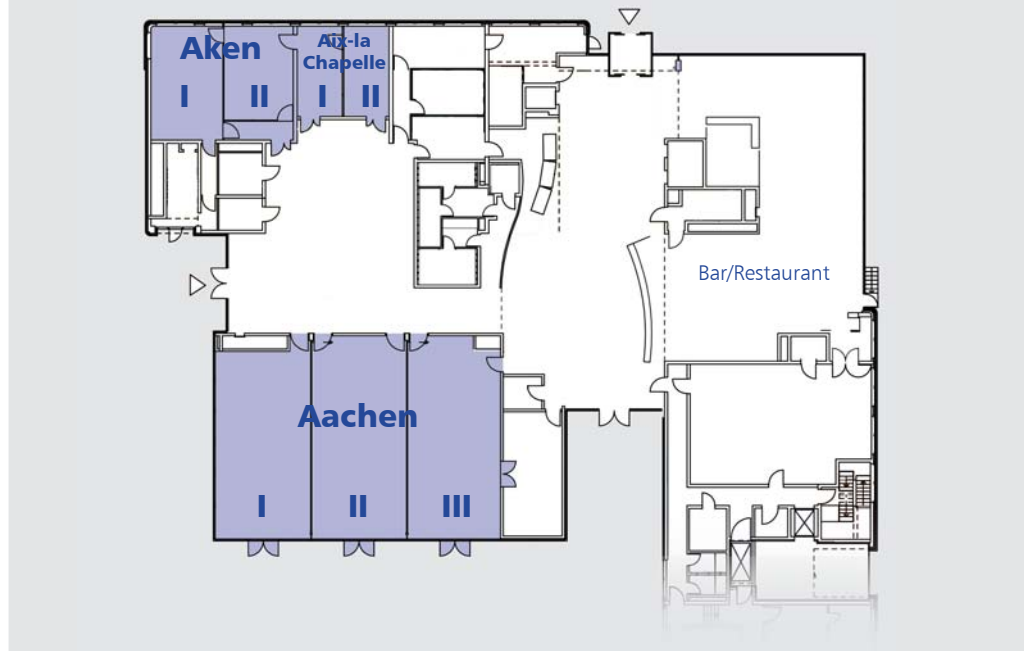

Located right in the city centre of Aachen, the 4-star-labeled Novotel Aachen City features spacious, well appointed rooms. Each room offers pay tv, mini bar, IDD telephone, fax/modem, WirelessLAN, french style king sized beds, air condition, soundproofed windows, coffee-/tea-facilities, spacious bathroom with bathtub/shower, WC. The hotel's 500 square metre dedicated convention centre will be suitable for each occasion. Please ask for our special offers.

## Tagungsräume

## Conference rooms

	Fläche area (m <sup>2</sup> )	Personen (Stuhl- reihen/row seating)	Personen (Parlament- bestuhlung/ classroom)	Personen (Bankett- bestuhlung/ banquet)	Personen (Steh- empfang/ reception)
Aachen I	100	80	50	50	300
Aachen II	100	80	50	50	300
Aachen III	100	80	50	50	300
Aken I	50	50	25	30	100
Aken II	40	25	20	20	100
Aix-la-Chapelle I	25	20	15	10	50
Aix-la-Chapelle II	25	20	15	10	50